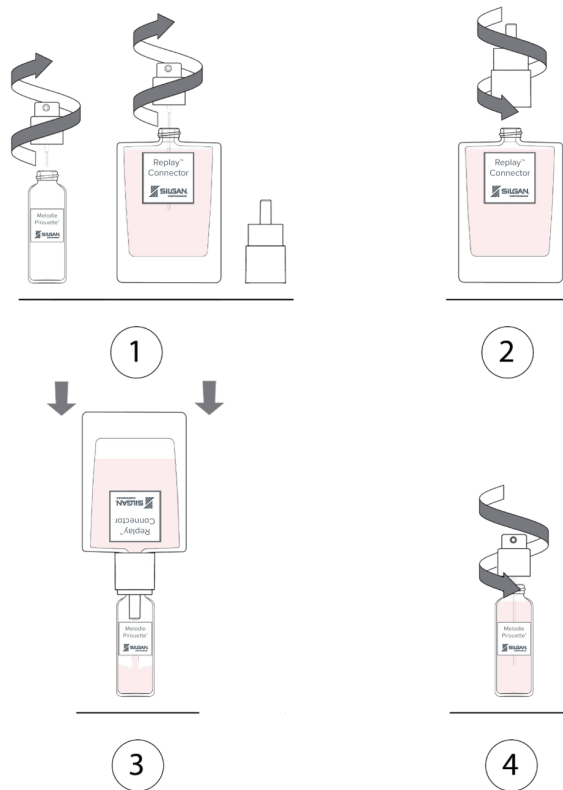

Designed with  LifeCycle™ Technology

Replay™ Connector

Refill // On-The-Go

Replay™ Connector is an easier refill system for fragrance on-the-go needs. Designed to create a more convenient and sustainable solution for consumers to take their favourite fragrance with them. Replay Connector fits perfectly on fragrance retail bottles that have a screw neck. Simply remove the existing pump and replace it with the Replay Connector. Consumers can refill their travel-size fragrance bottles to take with them for all their on-the-go needs. Based on Silgan's Pirouette™ screw pump technology, a SNI13 option has been developed to provide exactly the same spray experience on-the-go as at home. This easy refill system will increase unsafe and brand loyalty.

Replay™ Connector

Ideal refilling solution for on-the-go travel packs

- Effortless and secure
- Easy and intuitive. Just apply and push down
- Clean. No mess or spilling
- Automatic stop when vial is full
- Adaptable on to SNI 15 pack to refill a variety of fragrance bottles
- Sustainable all plastic using Silgan's LifeCycle™ Technology

Material

100% Plastic

Closure

SNI 15
Glass Bottle

Customization

Engraving, Embossing,
Decoration

Vial Neck Compatibility

SNI 13, SNI 15, SNI 17,
EU 4, GCM1 15, CV 13,
CV 15