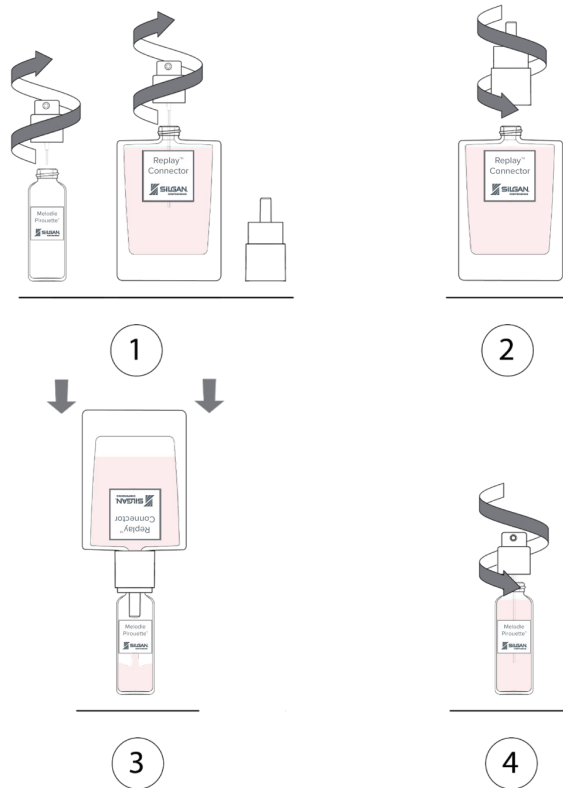

Designed with  LifeCycle™ Technology

Replay™ Connector

Refill // On-The-Go

Replay™ Connector is an easier refill system for fragrance on-the-go needs. Designed to create a more convenient and sustainable solution for consumers to take their favourite fragrance with them. Replay Connector fits perfectly on fragrance retail bottles that have a screw neck. Simply remove the existing pump and replace it with the Replay Connector. Consumers can refill their travel-size fragrance bottles to take with them for all their on-the-go needs. Based on Silgan's Pirouette™ screw pump technology, a SNI13 option has been developed to provide exactly the same spray experience on-the-go as at home. This easy refill system will increase usage and brand loyalty.

Replay™ Connector

Ideal refilling solution for on-the-go travel packs

- Effortless and secure
- Easy and intuitive. Just apply and push down
- Clean. No mess or spilling
- Automatic stop when vial is full
- Adaptable on to SNI 15 pack to refill a variety of fragrance bottles
- Sustainable all plastic using Silgan's LifeCycle™ Technology

Material

100% Plastic

Closure

SNI 15
Glass Bottle

Customization

Engraving, Embossing,
Decoration

Vial Neck Compatibility

SNI 13, SNI 15, SNI 17,
EU 4, GCM1 15, CV 13,
CV 15